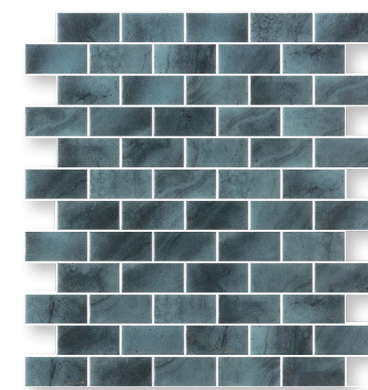

VETRO BRICK

Satin Apollo | 1"x2" Brick

Made In **SPAIN**

Wayne Tile Company

waynetile.com

Satin Zeus | 1"x2" Brick

VETRO BRICK

GLASS TILE

Satin Gaia | 24"x48"

CAPPUCINO
LATTE

RISTRETTO
AMERICANO
MOCCA

LUNGO
LUNGO CACAO

DOPPIO
DECAFFEINATO

COLORS

Satin Apollo

Satin Ares

Satin Artemis

Satin Dara

Satin Gaia

Satin Zeus

PACKING INFORMATION

Size	Finish	Thickness	SF per Box	SF per Pallet	Pieces per Box
1"x2" Mosaic	Matte	4.6 MM	8.7190	N/A	10