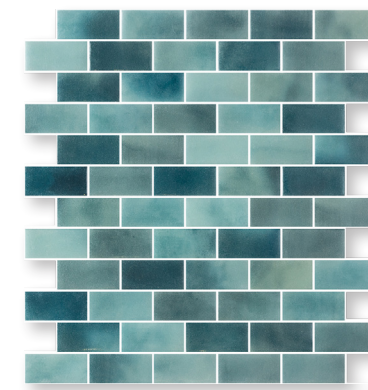

Satin Artemis