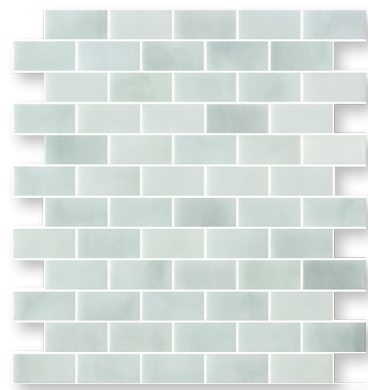

VETRO BRICK

Satin Apollo | 1"x2" Brick

Made In **SPAIN**

Wayne Tile Company

waynetile.com

Satin Zeus | 1"x2" Brick

VETRO BRICK

GLASS TILE

Satin Gaia | 24"x48"

CAPPUCINO
LATTE

RISTRETTO
AMERICANO
MOCCA

LUNGO
LUNGO CACAO

DOPPIO
DECAFFEINATO

COLORS

Satin Apollo

Satin Ares