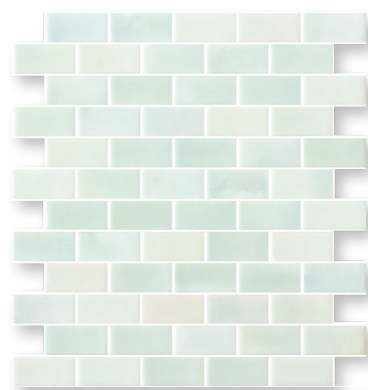

VETRO BRICK

GLASS TILE

TECHNICAL DATA

Finish	Matte
Application	Interior/Exterior
Frost Resistant	Yes
Recycled Material	98%
Stain Resistant	Class 5
Hardness	4 Mohs

LEAD TIME

In Stock/Quick Ship

SIZES

2"x2" Mosaic

Wayne Tile
Company

CAPPUCINO
LATTE

RISTRETTO
AMERICANO
MOCCA

LUNGO
LUNGO CACAO

DOPPIO
DECAFFEINATO

COLORS

Satin Dara

PACKING INFORMATION

Size	Finish	Thickness	SF per Box	SF per Pallet	Pieces per Box
1"x2" Mosaic	Matte	4.6 MM	8.7190	N/A	10